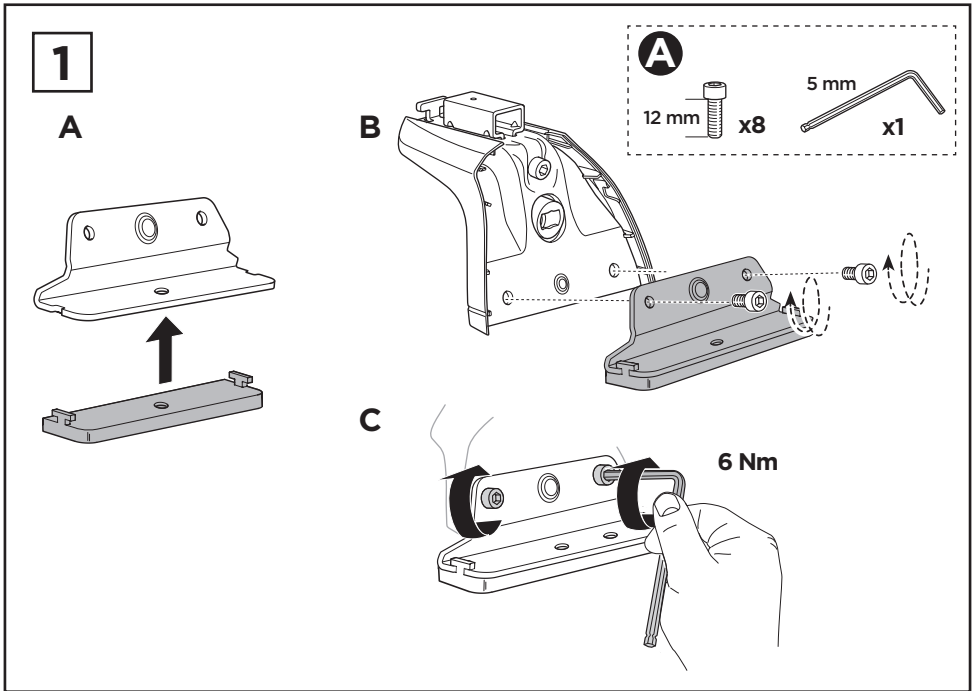

Thule XT Kit 3138

> Instructions

FORD Transit, 4-dr Van, 15-

This kit is only for vehicles with fixpoint mounting.

	+		5 kg 11 lbs	=	Max. 100 kg / 220 lbs
	+		9 kg 20 lbs	=	Max. 150 kg / 330 lbs
	+		12 kg 26 lbs	=	Max. 200 kg / 440 lbs

ISO 11154-E

183138

C.20150406
509-3138-02

Bring your life
thule.com

3

25 mm  x4

A

B