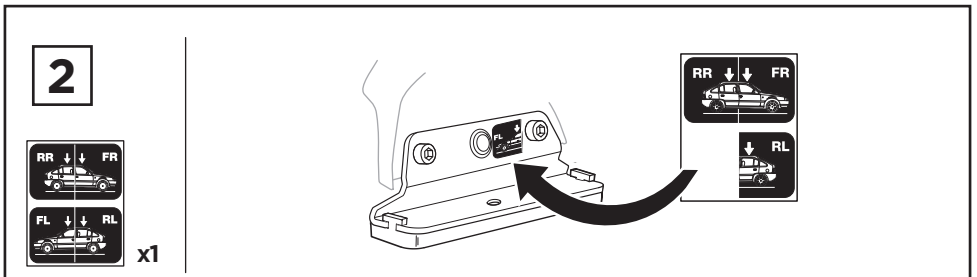

Thule XT Kit 3138

> Instructions

FORD Transit, 4-dr Van, 15-

This kit is only for vehicles with fixpoint mounting.

	+		5 kg 11 lbs	=	Max. 100 kg / 220 lbs
	+		9 kg 20 lbs	=	Max. 150 kg / 330 lbs
	+		12 kg 26 lbs	=	Max. 200 kg / 440 lbs

ISO 11154-E

183138

C.20150406
509-3138-02

Bring your life
thule.com

3

25 mm  x4

A

B