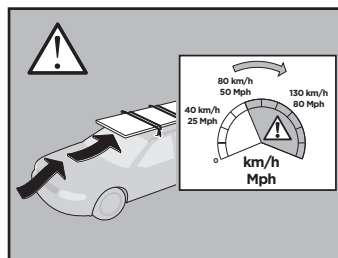

Thule XT Kit 3138

> Instructions

FORD Transit, 4-dr Van, 15-

This kit is only for vehicles with fixpoint mounting.

	+		5 kg 11 lbs	=	Max. 100 kg / 220 lbs
	+		9 kg 20 lbs	=	Max. 150 kg / 330 lbs
	+		12 kg 26 lbs	=	Max. 200 kg / 440 lbs