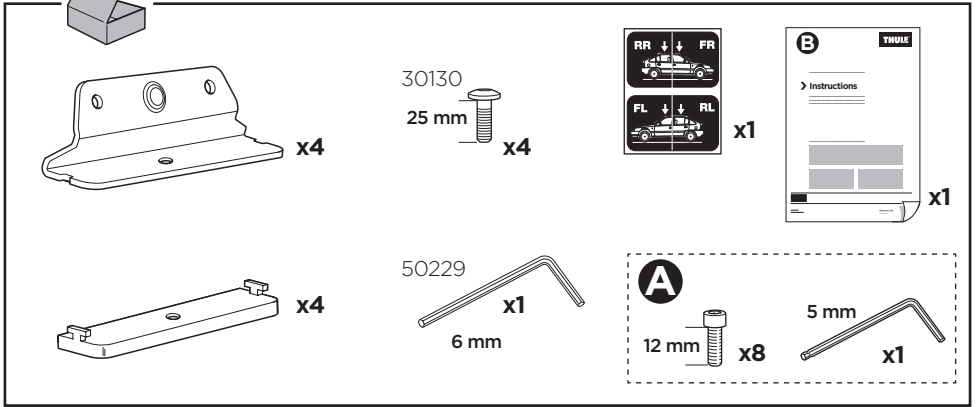

Thule XT Kit 3138

> Instructions

FORD Transit, 4-dr Van, 15-

This kit is only for vehicles with fixpoint mounting.

	+		5 kg 11 lbs	=	Max. 100 kg / 220 lbs
	+		9 kg 20 lbs	=	Max. 150 kg / 330 lbs
	+		12 kg 26 lbs	=	Max. 200 kg / 440 lbs

ISO 11154-E

183138

C.20150406
509-3138-02

Bring your life
thule.com

3

25 mm  x4

A

B